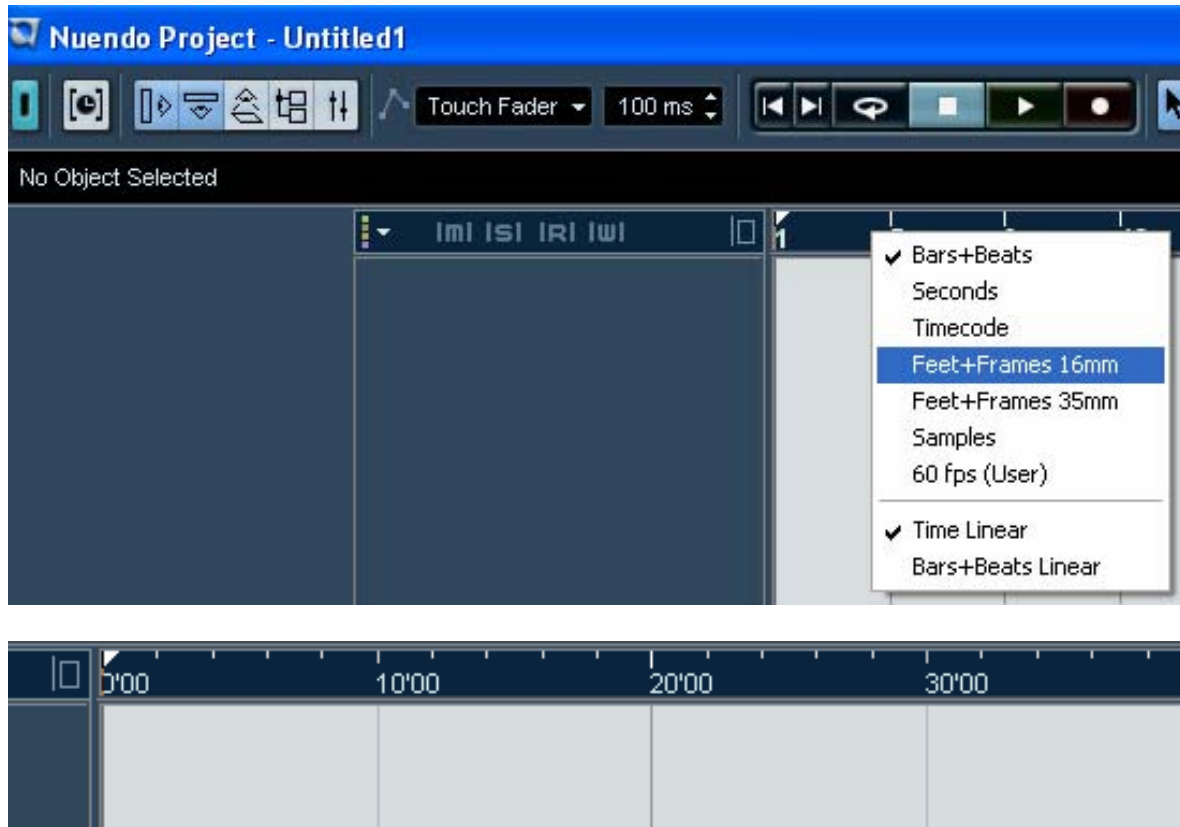

Nuendo - Rulers – Feet + Frames

Nuendo can Display Film Formats (feet and frames for 16mm and 35 mm film) in timeline and counters. To choose this, you can right click on the Ruler at the top of the project view.

Feet + Frames 16mm

Feet and frames, with 40 frames per foot

Feet + Frames 35mm

Feet, frames and 1/4 frames, with 16 frames per foot